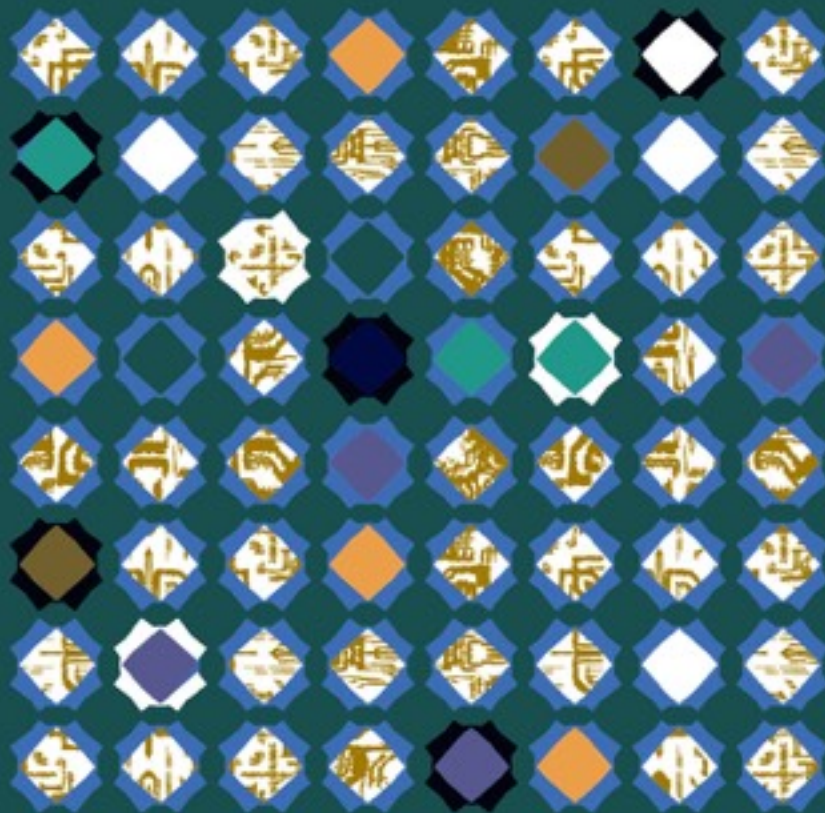

# PROPOSITIONS

LIKE A PUZZLE ALL SURFACE DESIGNS

ROB WALTERS WALLEEDESIGN

rob walters

All Surface Design 2018

These sizes ( 145 x 35 cm ) I use for The Skarvz - collection. The silk shawls are printed on both sides.

rob walters

rob walters

Handtufted carpets

rob walters

Personal suggestions visualized & integrated

rob walters