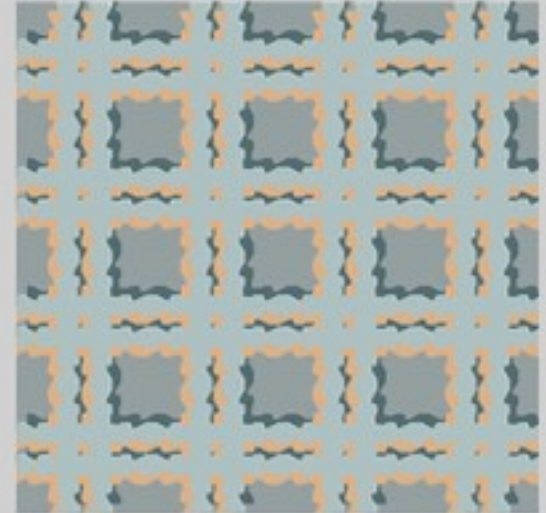

Customized All Surface Design means no restraint in colour-management and in rearranging the composition.

rob walters