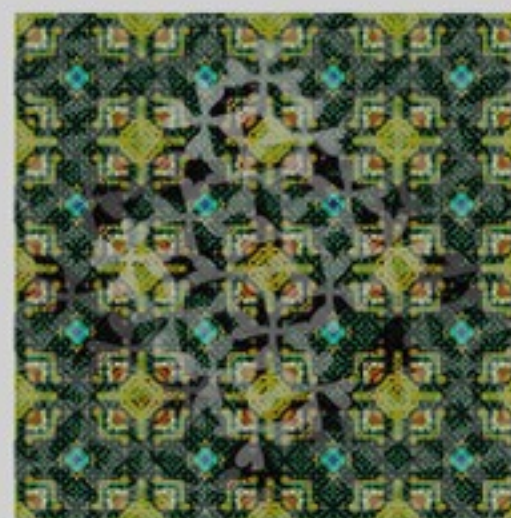

Customized All Surface Design means no restraint in colour-management and in rearranging the composition.

rob walters