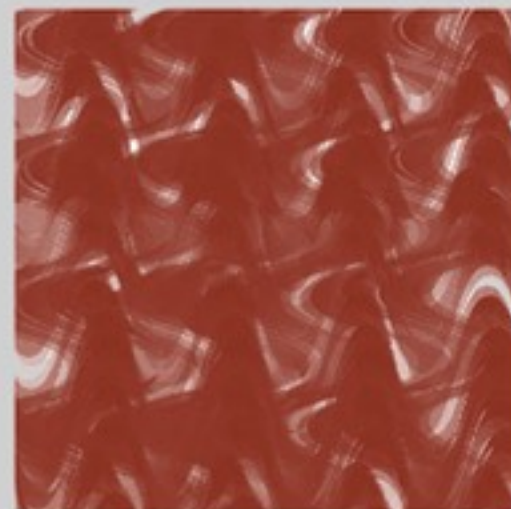

Customized All Surface Design means no restraint in colour-management and in rearranging the composition.

rob walters