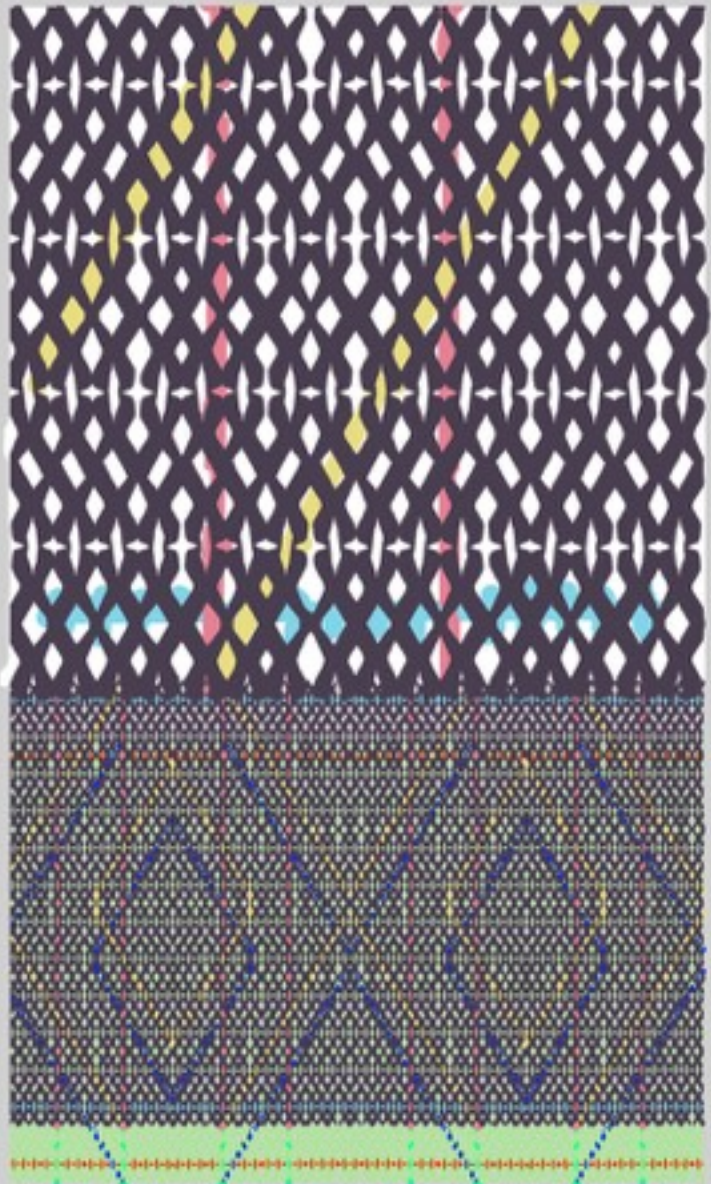

# PROPOSITIONS

LIKE A PUZZLE ALL SURFACE DESIGNS

ROB WALTERS WALLEEDESIGN

rob walters

All Surface Design 2018

These sizes ( 145 x 35 cm ) I use for The Skarvz - collection. The silk shawls are printed on both sides.

rob walters

rob walters

Handtufted carpets

rob walters

Personal suggestions visualized & integrated

rob walters