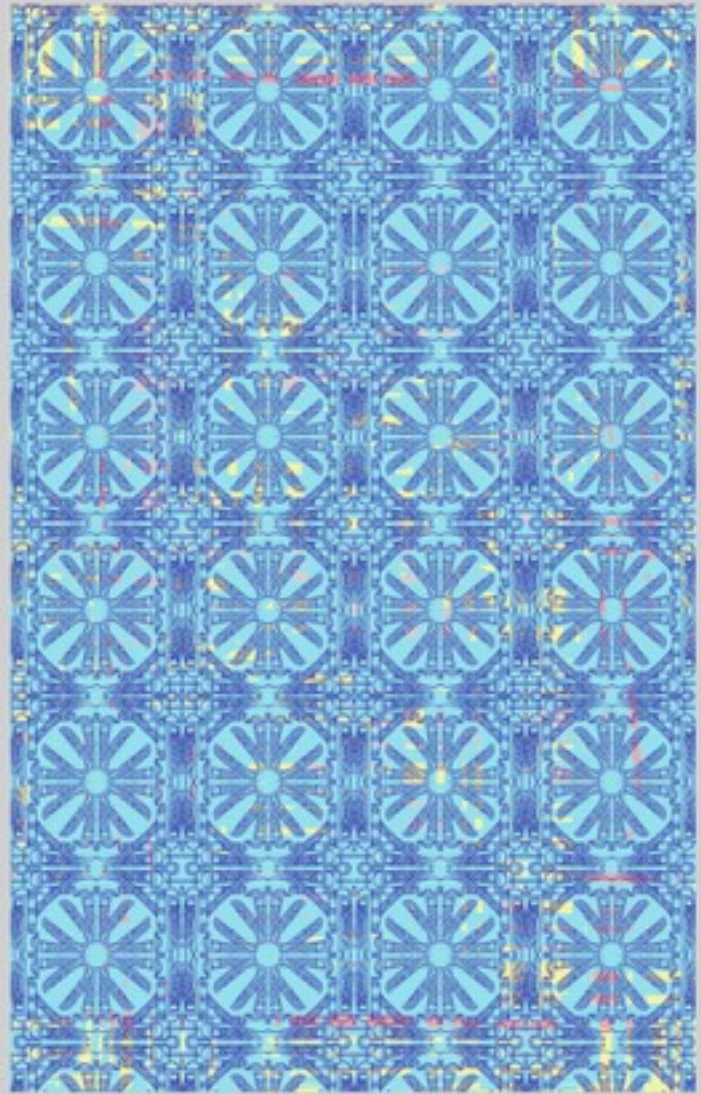

rob walters