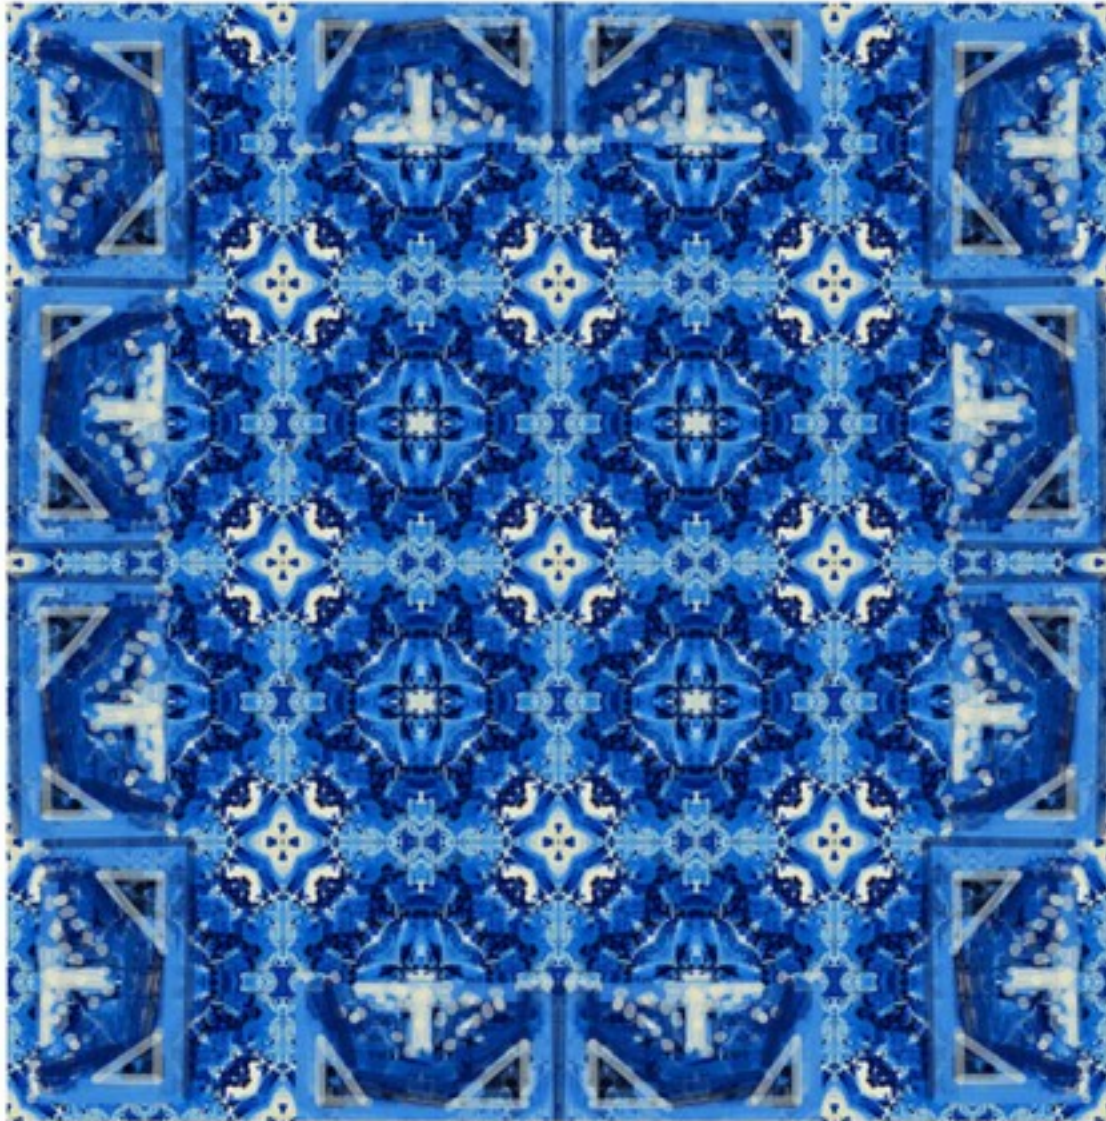

grip grid & make-up
custom-made wallpaper 2016

rob walters