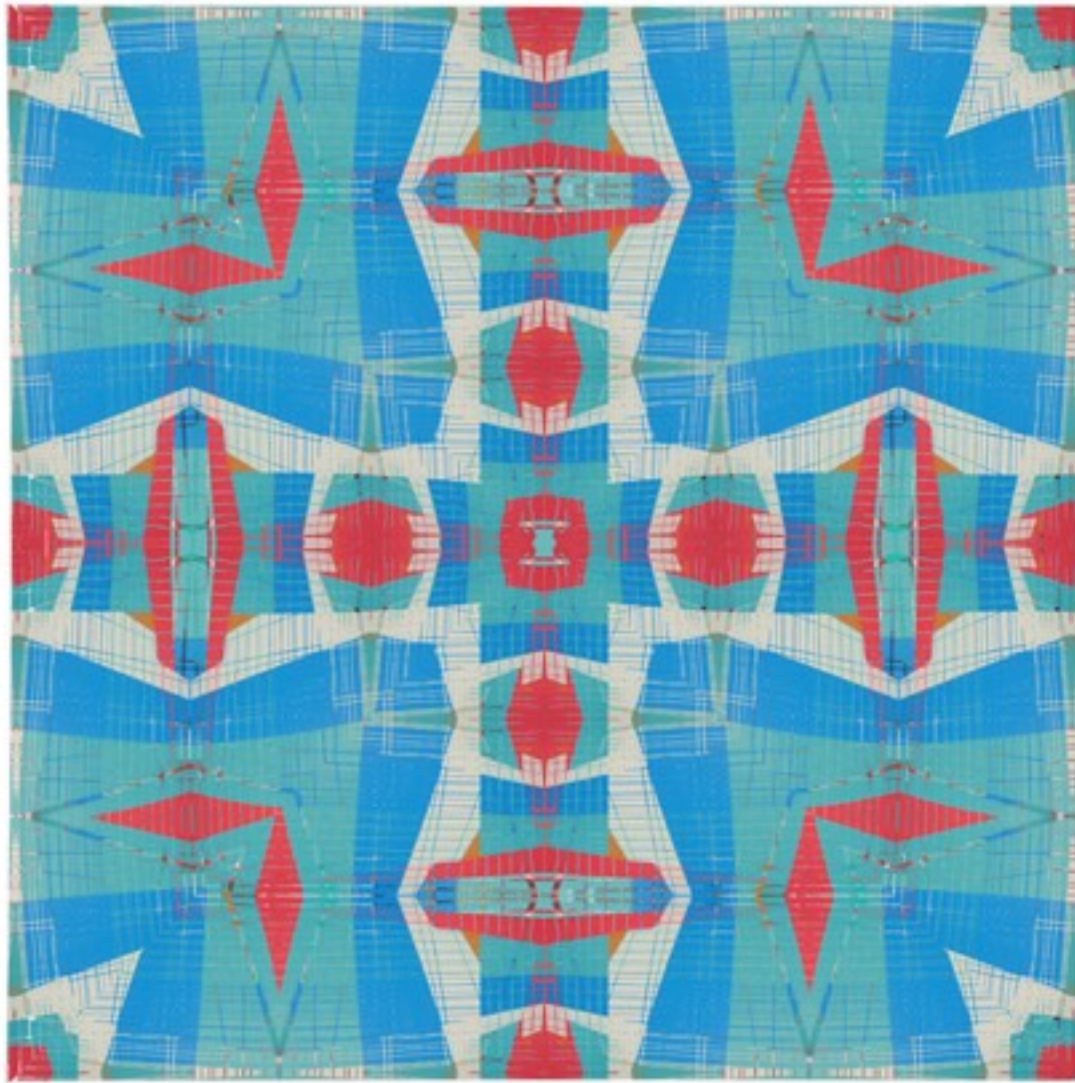

grip grid & make-up
custom-made wallpaper 2016

shed & barn

custom-made wallpaper 2016

rob walters