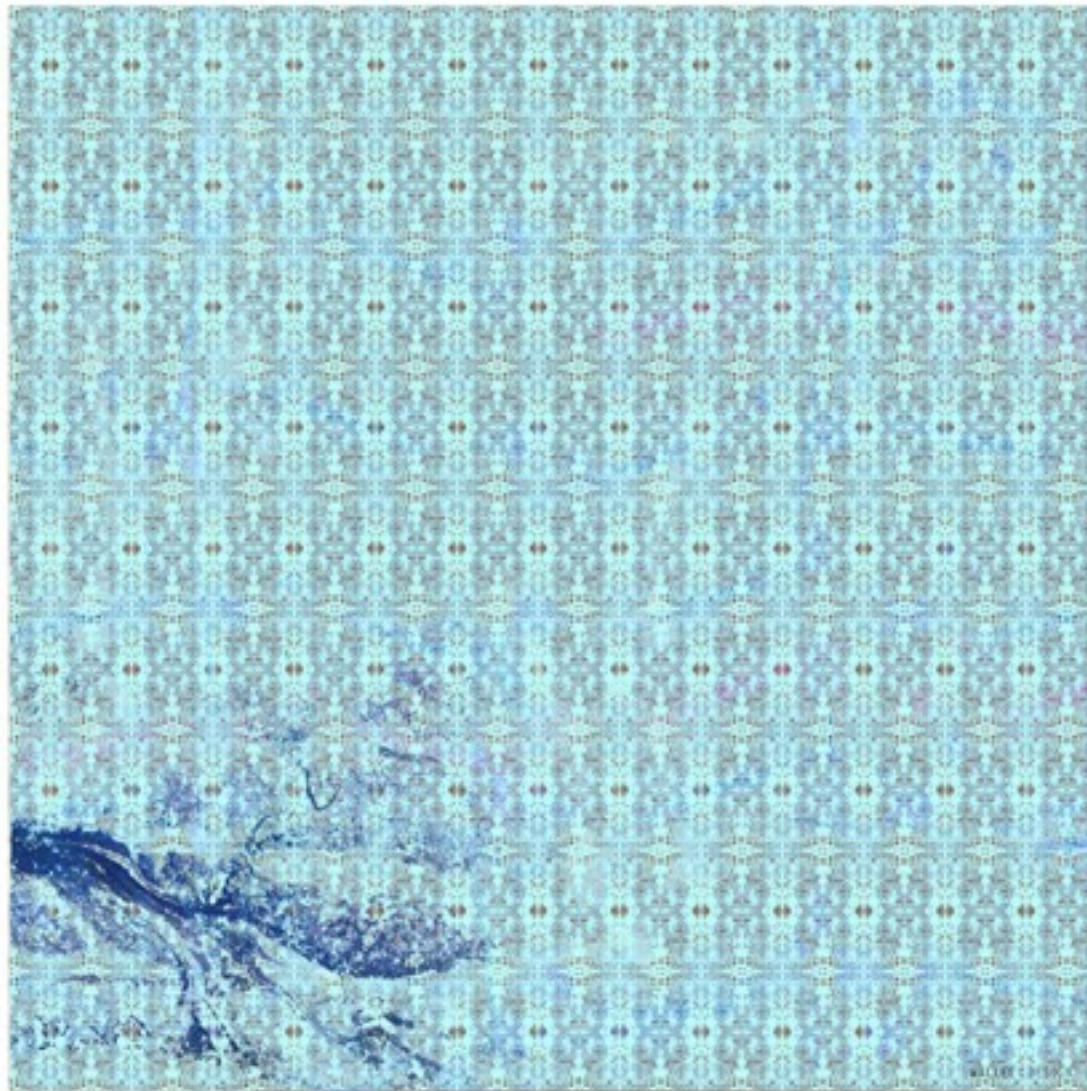

pink pride & blue gulf
custom-made wallpaper 2016

rob walters