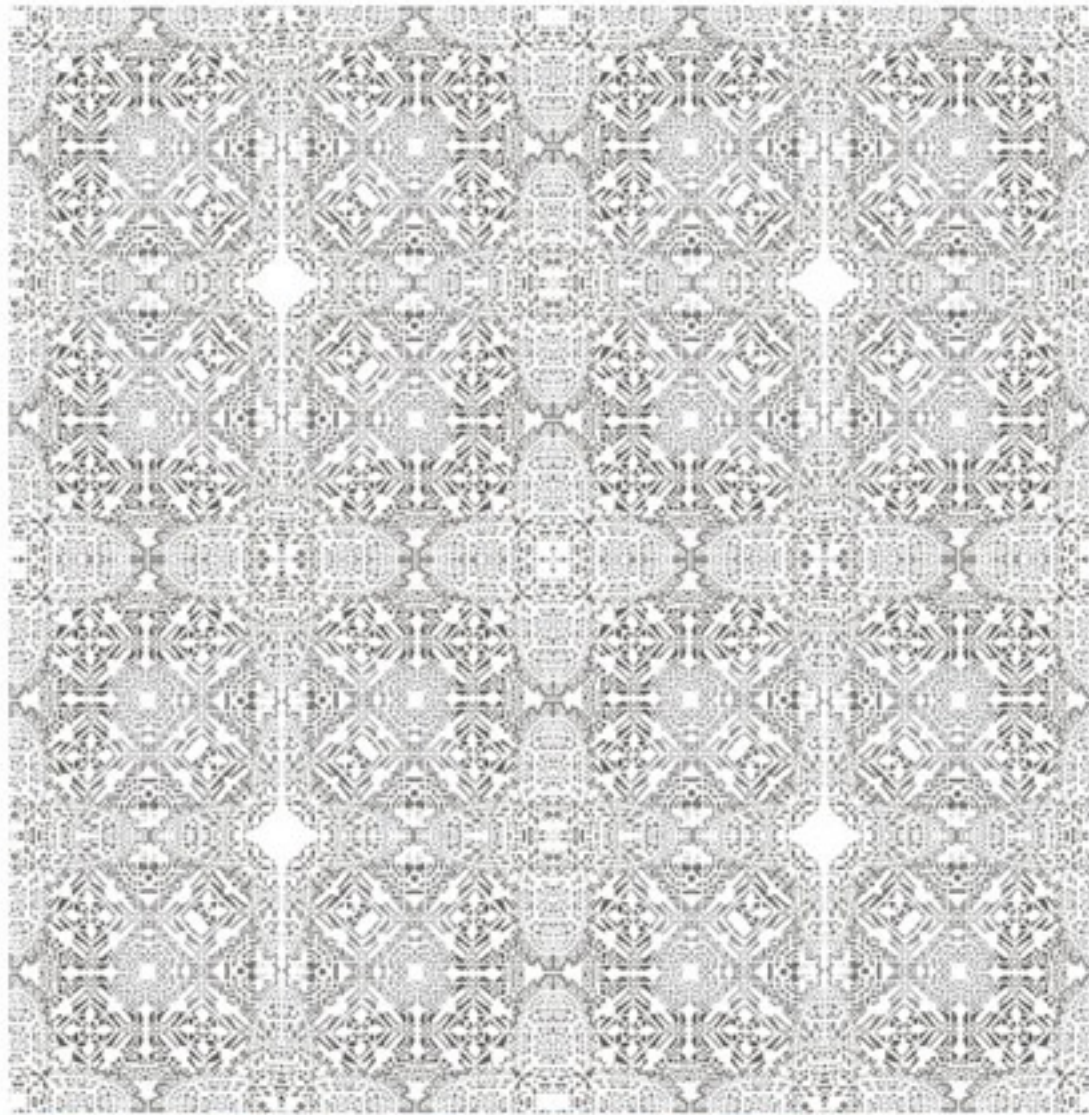

swirl & stage
custom-made wallpaper 2016
rob walters

plum & go home
custom-made wallpaper 2016

rob walters

cant & oxide
custom-made wallpaper 2016

rob walters

cassette & meander
custom-made wallpaper 2016

rob walters