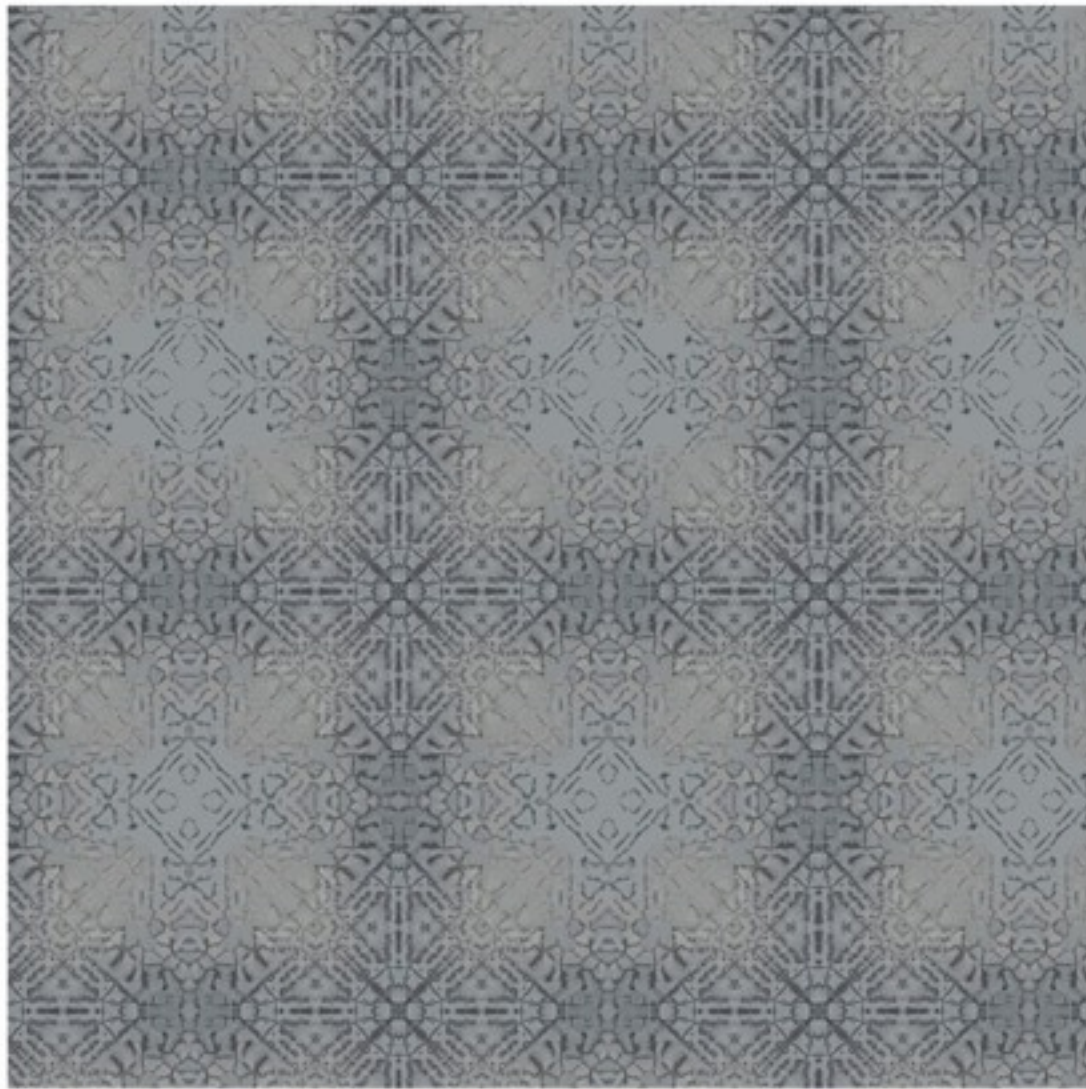

veil & veneer
custom-made wallpaper 2016
rob walters

cedar & cement

custom-made wallpaper 2016

rob walters