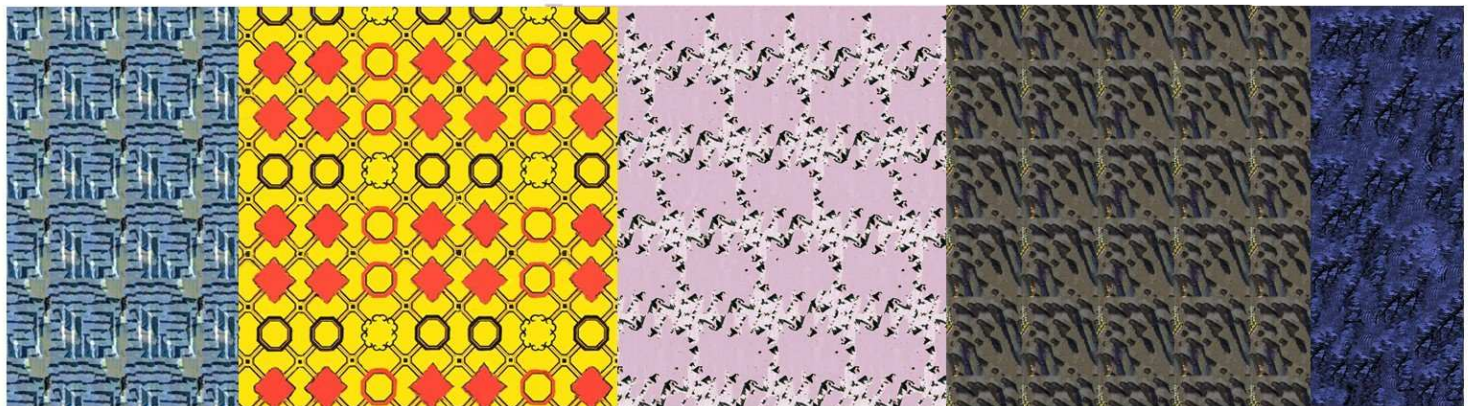

working out justfabrics walleedesign 2013