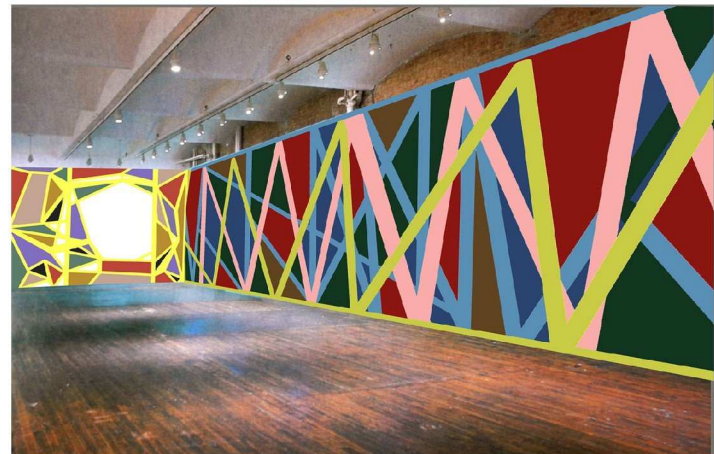

Wallcover "Cracks" and "Blocks"
walleedesign2013 variable patterns

Melanch dad'or
walleedesign
2013

OhYes!
weatherreport for walleedesign2012

mural and scream II
rob walters & walleeproductions 2011

mural and facet walleeproductions 2011