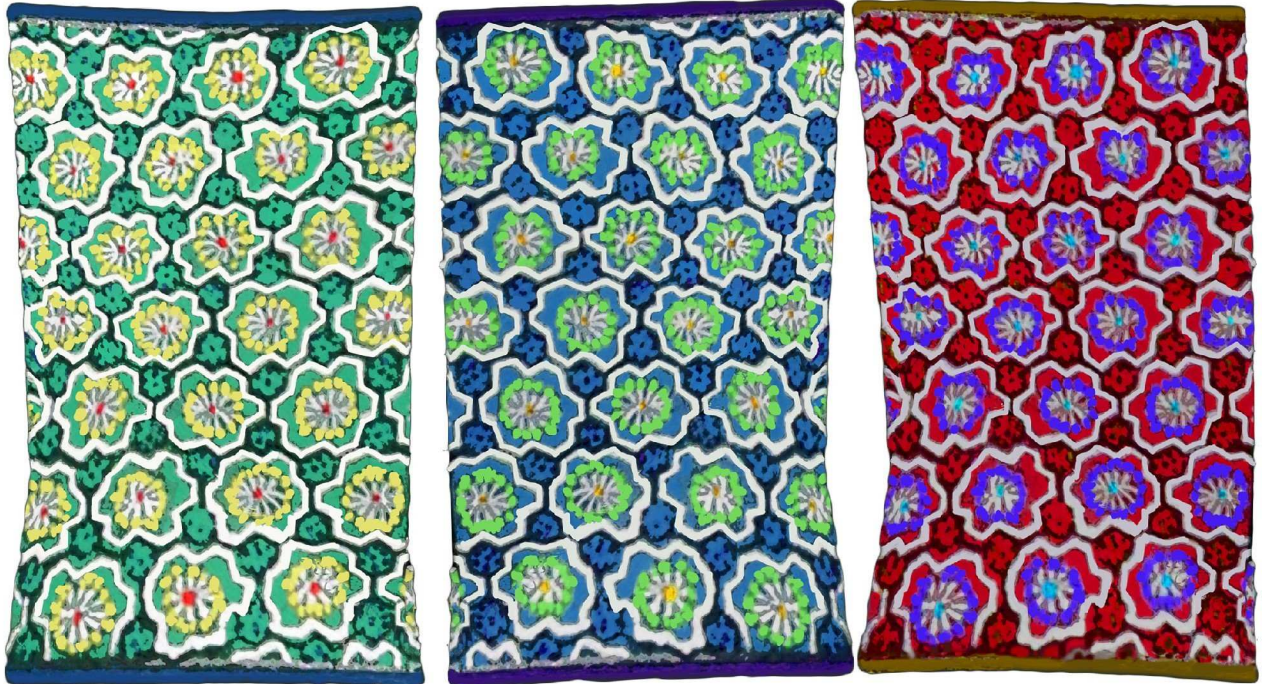

all about sharp and not
Rob walters for walleeproducties.nl 2012