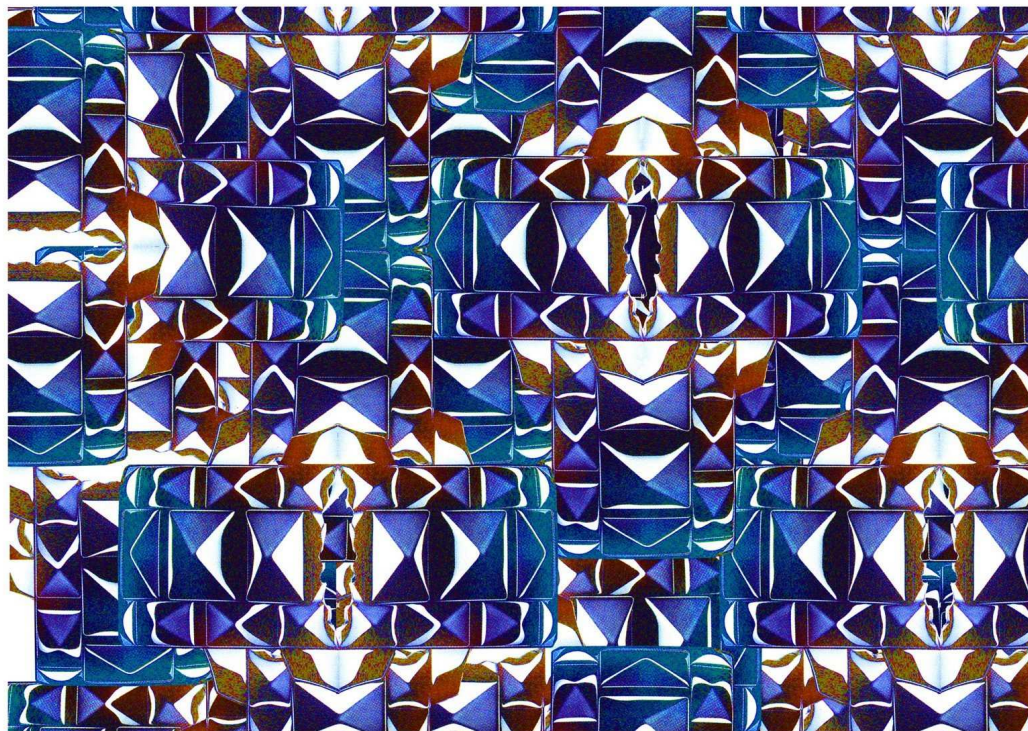

looking for textures doing the wave

justmixproduct
dynamo
walleedesign
2013