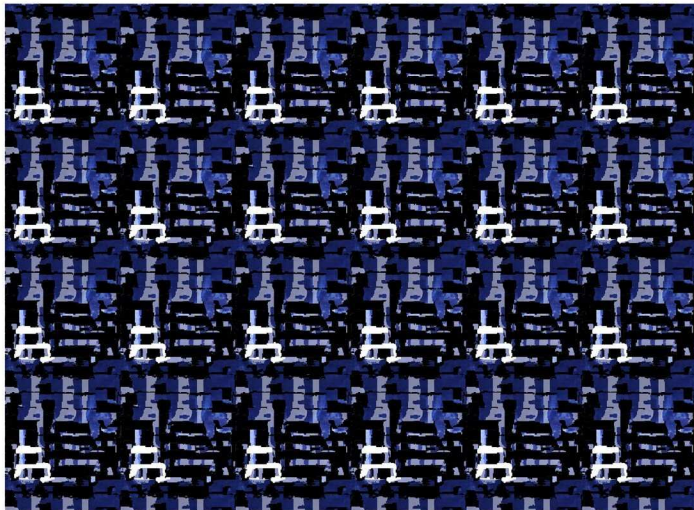

Look, ability
walleedesign2013

MEANDER

walleedesign
Studio Klare Lijn

High Heels Slow after Balla

Play & Repeat

Bright Lights, Big C.

Amalfi Blues

Light Stir
wallee design
site-specific concept
2011