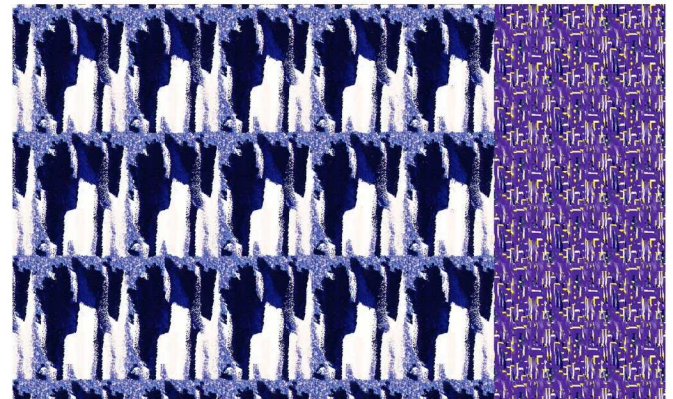

Look, ability
walleedesign2013

MEANDER

walleedesign
Studio Klare Lijn

High Heels Slow after Balla

Play & Repeat

Bright Lights, Big C.

Amalfi Blues

Light Stir
wallee design
site-specific concept
2011