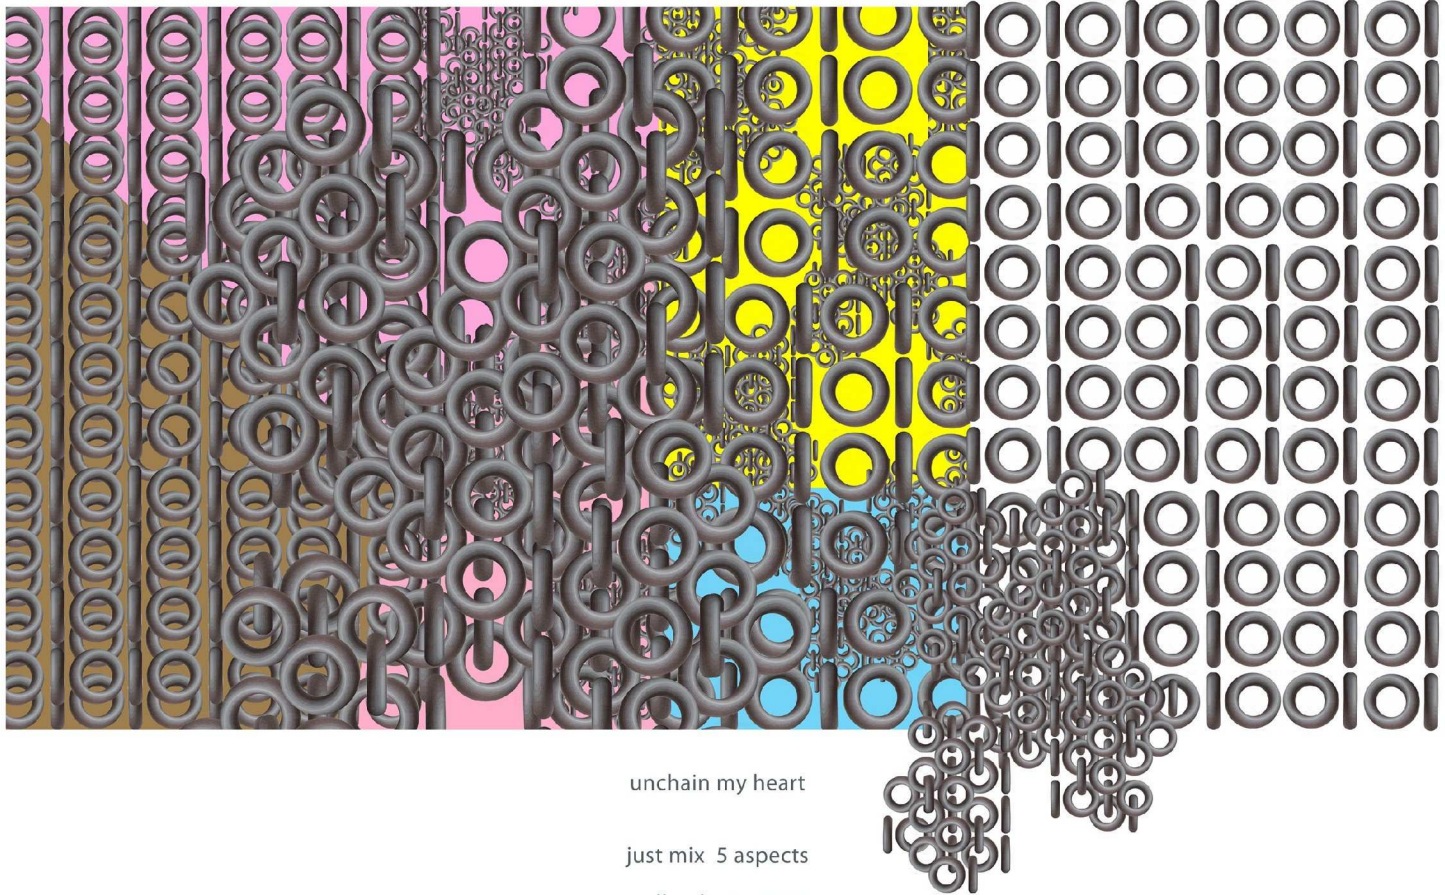

unchain my heart

just mix 5 aspects

walleedesign2013