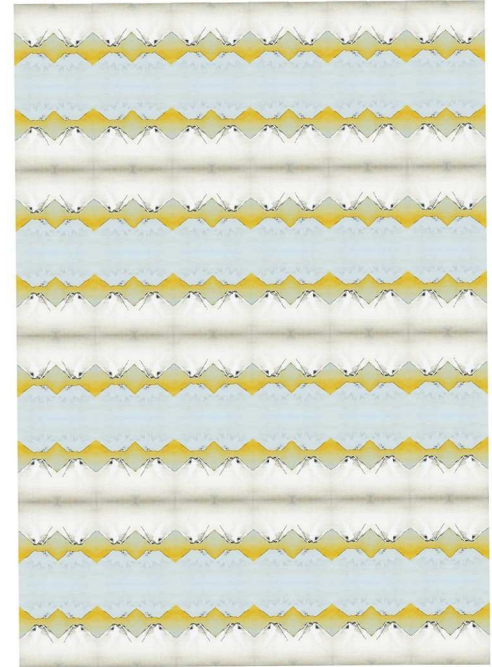

Look, ability
walleedesign2013

MEANDER

walleedesign
Studio Klare Lijn

High Heels Slow after Balla

Play & Repeat

Bright Lights, Big C.

Amalfi Blues

Light Stir
wallee design
site-specific concept
2011