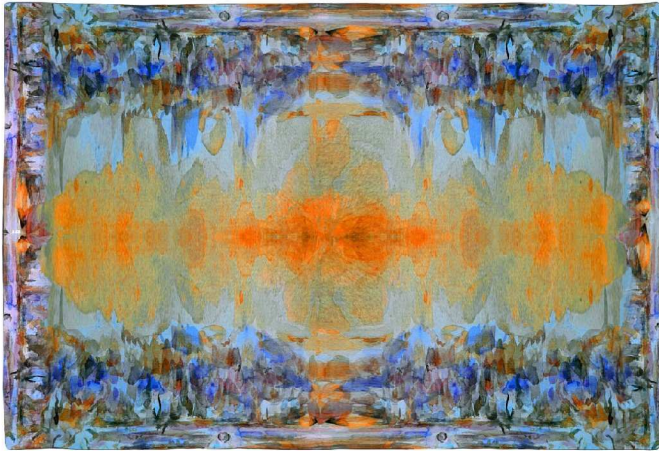

redesigning
favourite art
carpets
walleedesign
2012