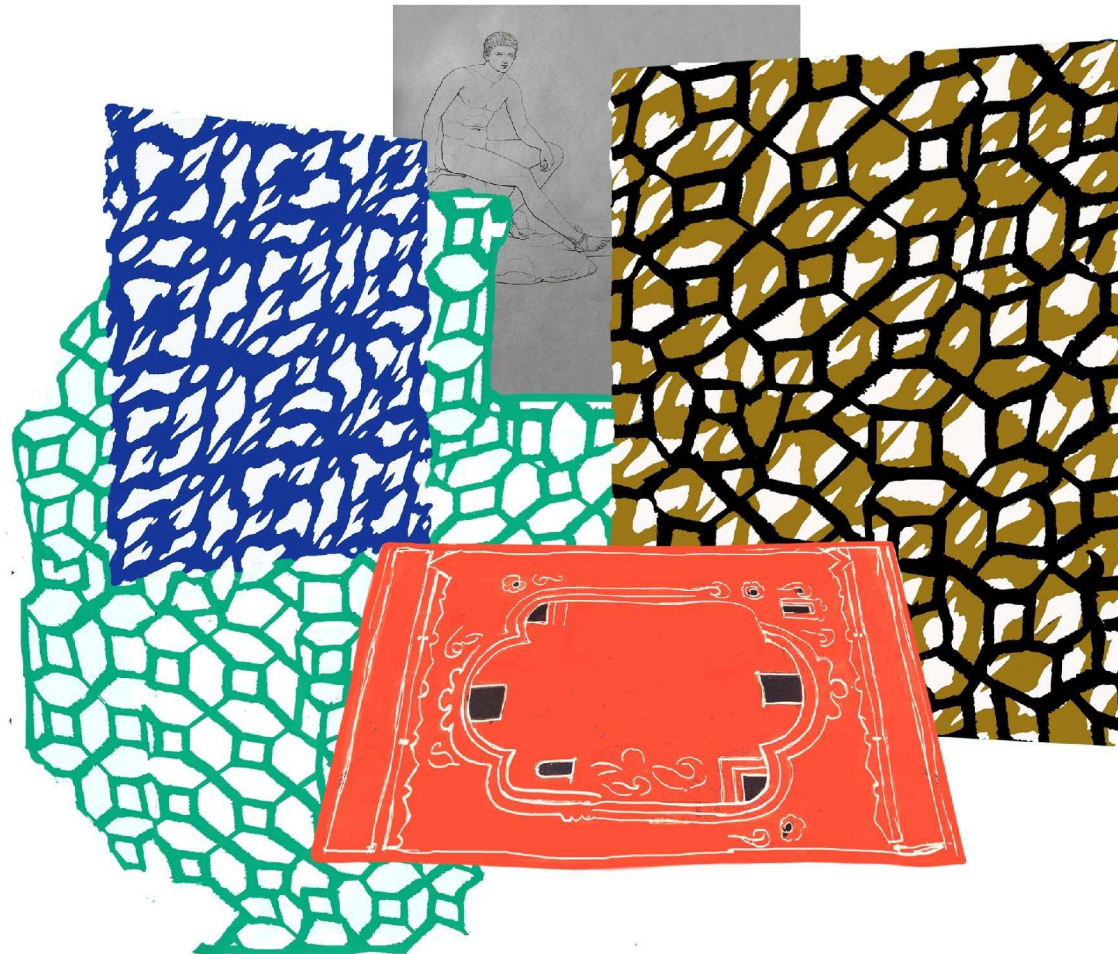

rigid organisation of a natural source
walleedesign2013