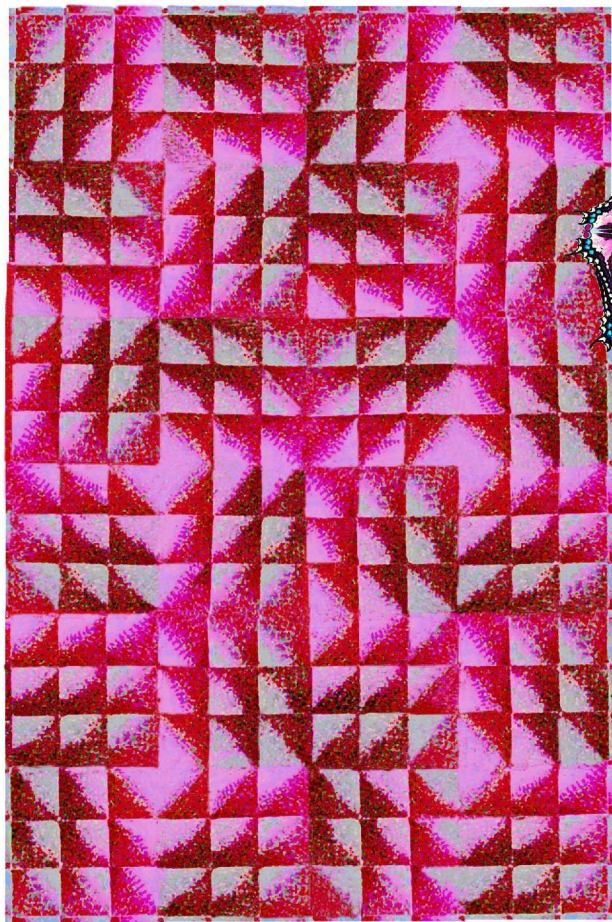

Pink it All
walleedesign2013
justmixproduct