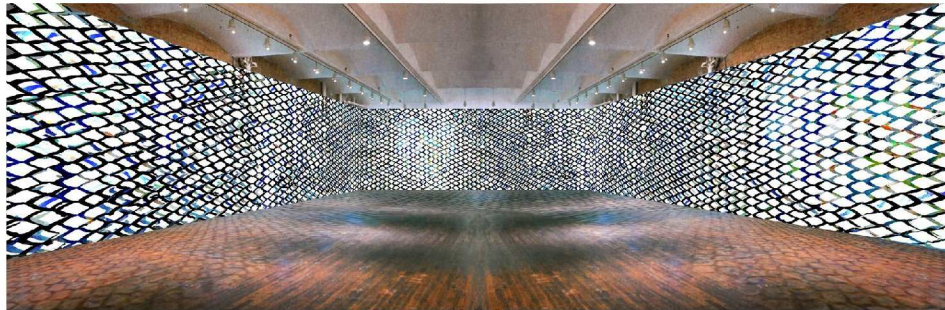

Look, ability
walleedesign2013

MEANDER

walleedesign
Studio Klare Lijn

High Heels Slow after Balla

Play & Repeat

Bright Lights, Big C.

Amalfi Blues

Light Stir
wallee design
site-specific concept
2011