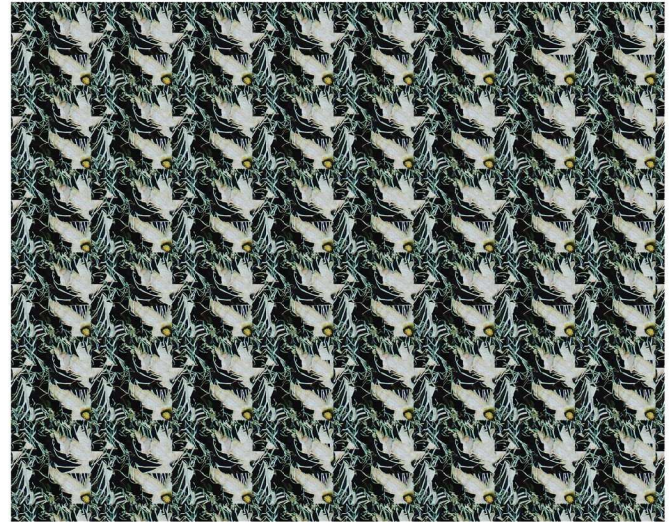

Look, ability
walleedesign2013

MEANDER

walleedesign
Studio Klare Lijn

High Heels Slow after Balla

Play & Repeat

Bright Lights, Big C.

Amalfi Blues

Light Stir
wallee design
site-specific concept
2011