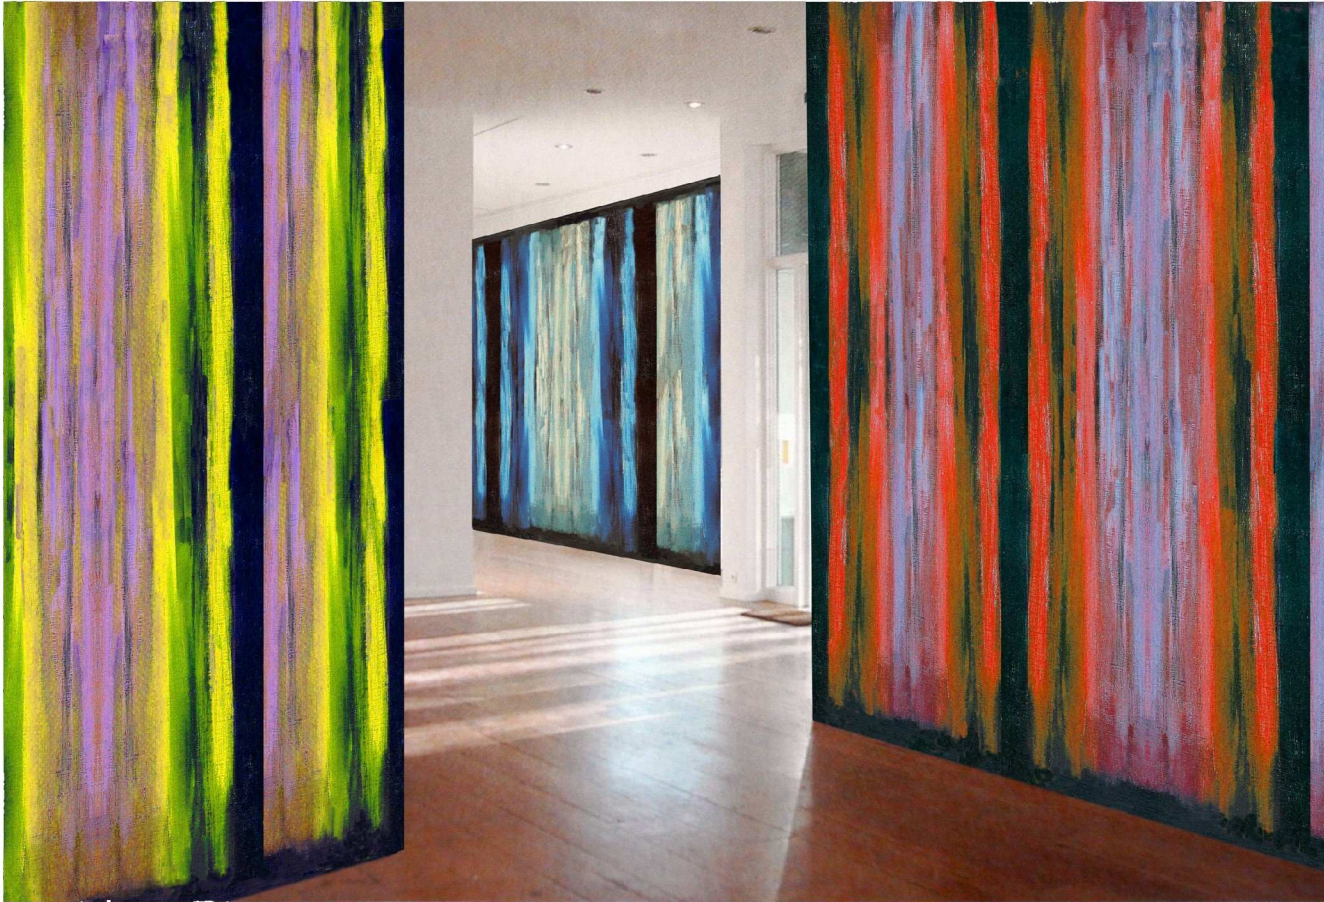

watch possibilities grow
justmixproduct
walleedesign
2013

STUDIO KLARE LIJN
voorstel behang "Vehicles of Spring"
Rob Walters voor walleedesign2013

flowerbulbs

colouredotting
walleedesign
2013

colourfields

handpainted or as fabric
walleedesign
2012