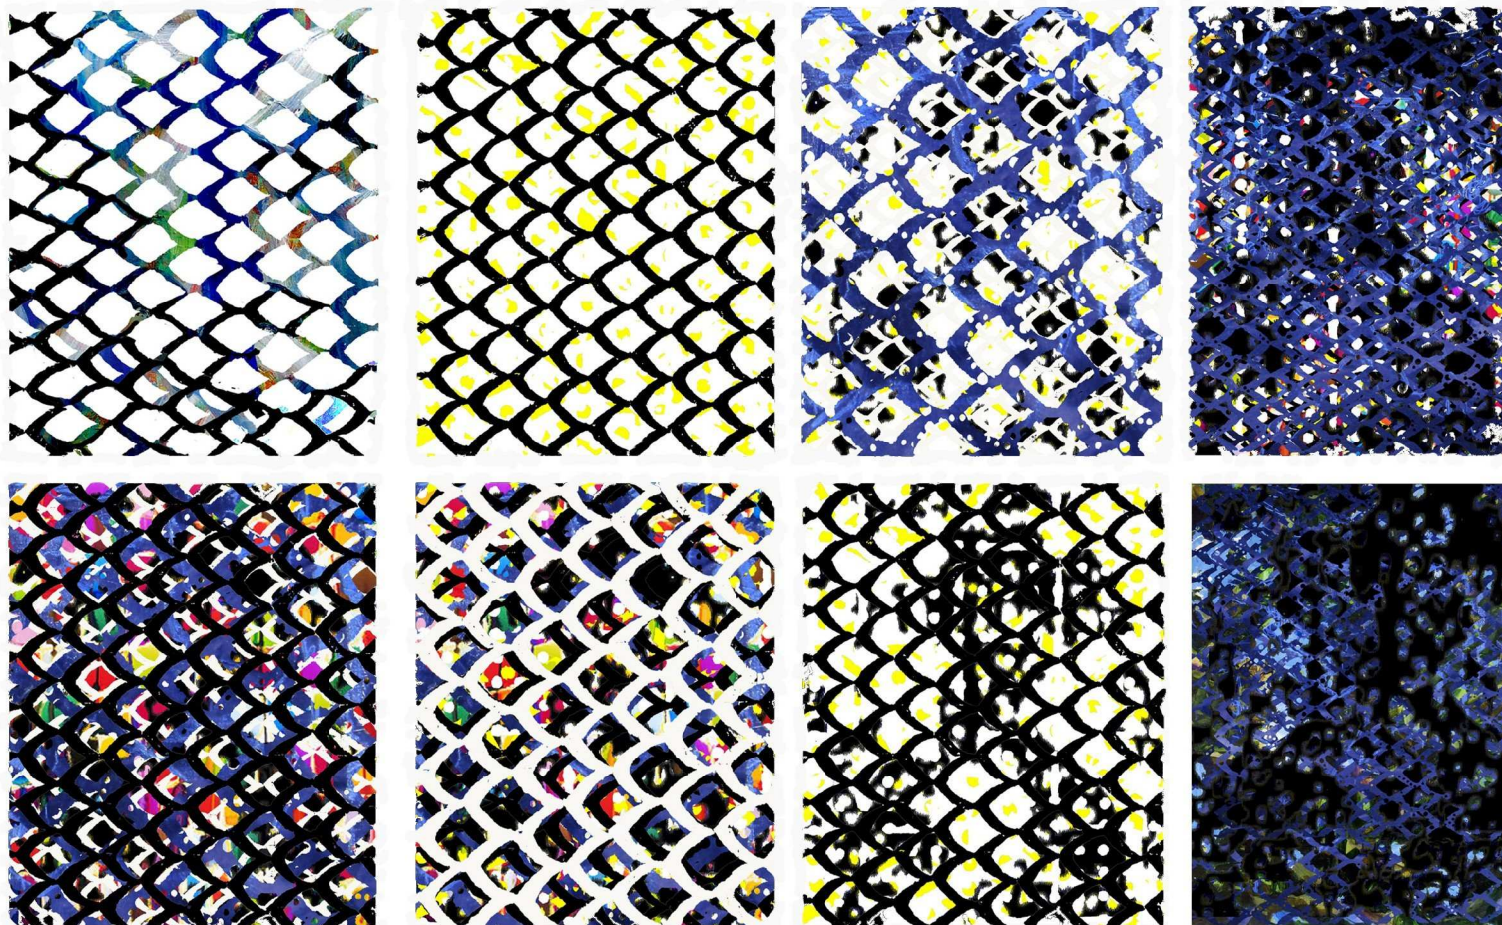

Before and after a fence 2011 walleedesign

SWEET
STREET

walleedesign 2012 for walleeproductions