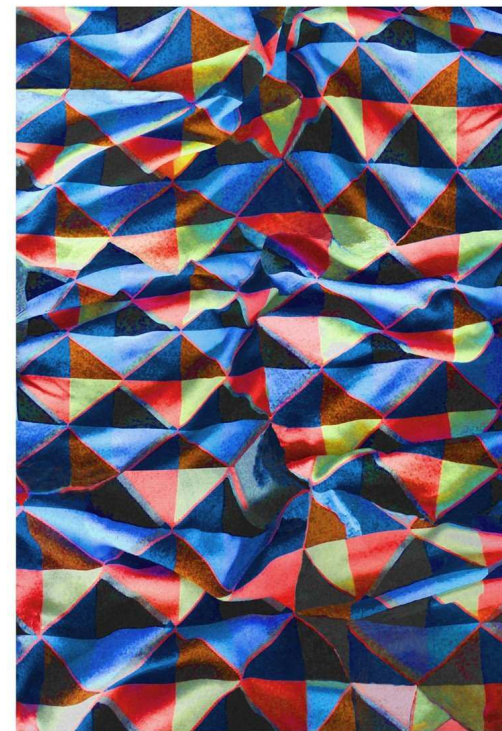

looking for textures doing the wave

justmixproduct
dynamo
walleedesign
2013