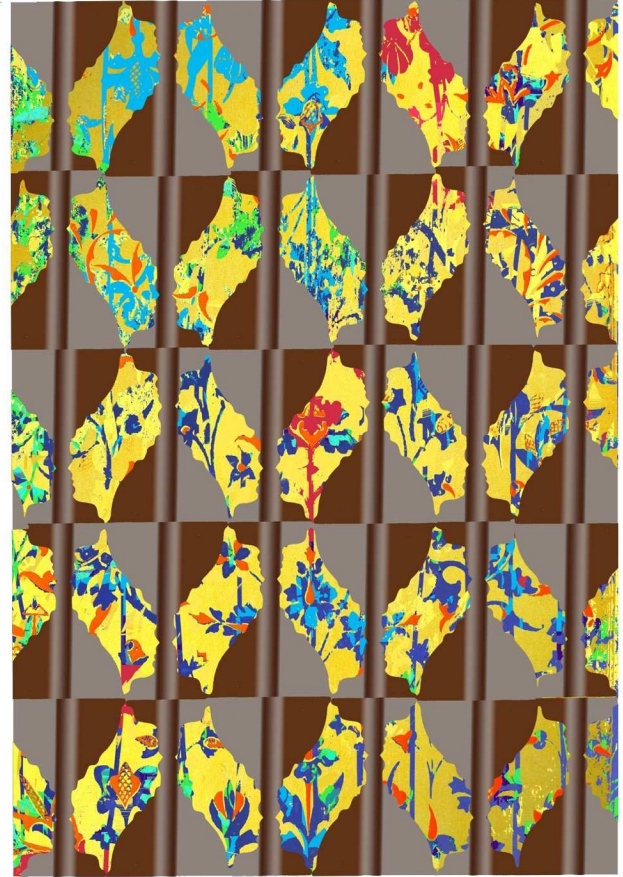

make a turn
walleedesign2013

purepigments
brushedwall
walleestudio
2011

scratching my milkyway
walleedesign2012

shifts in time and space
walleedesign for carpetunlimited 2012

looking for the human aspects
walleedesign2013