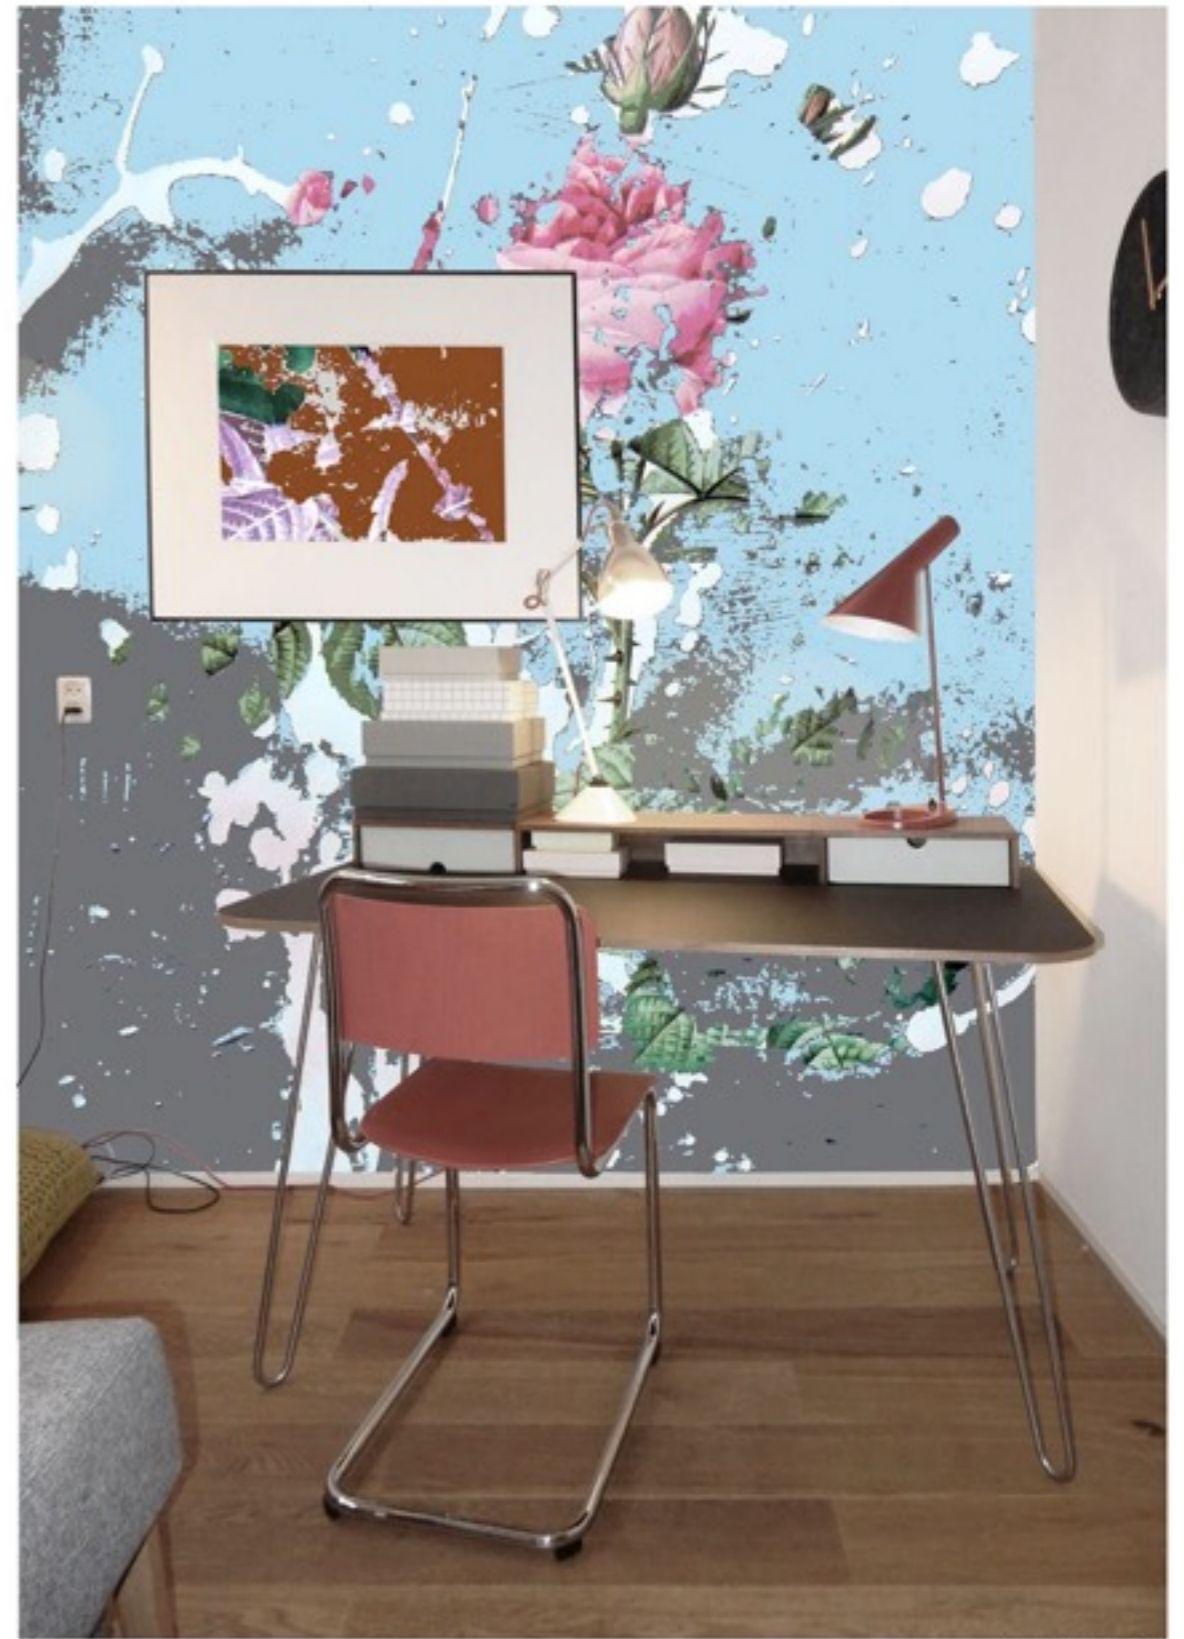

ROSA WP084

rob walters

wallpaper panel

w 194,8 x h 300 cm > 5,8 m²

nonwoven, light resistant and water cleanable paper adjustments in size and colour possible