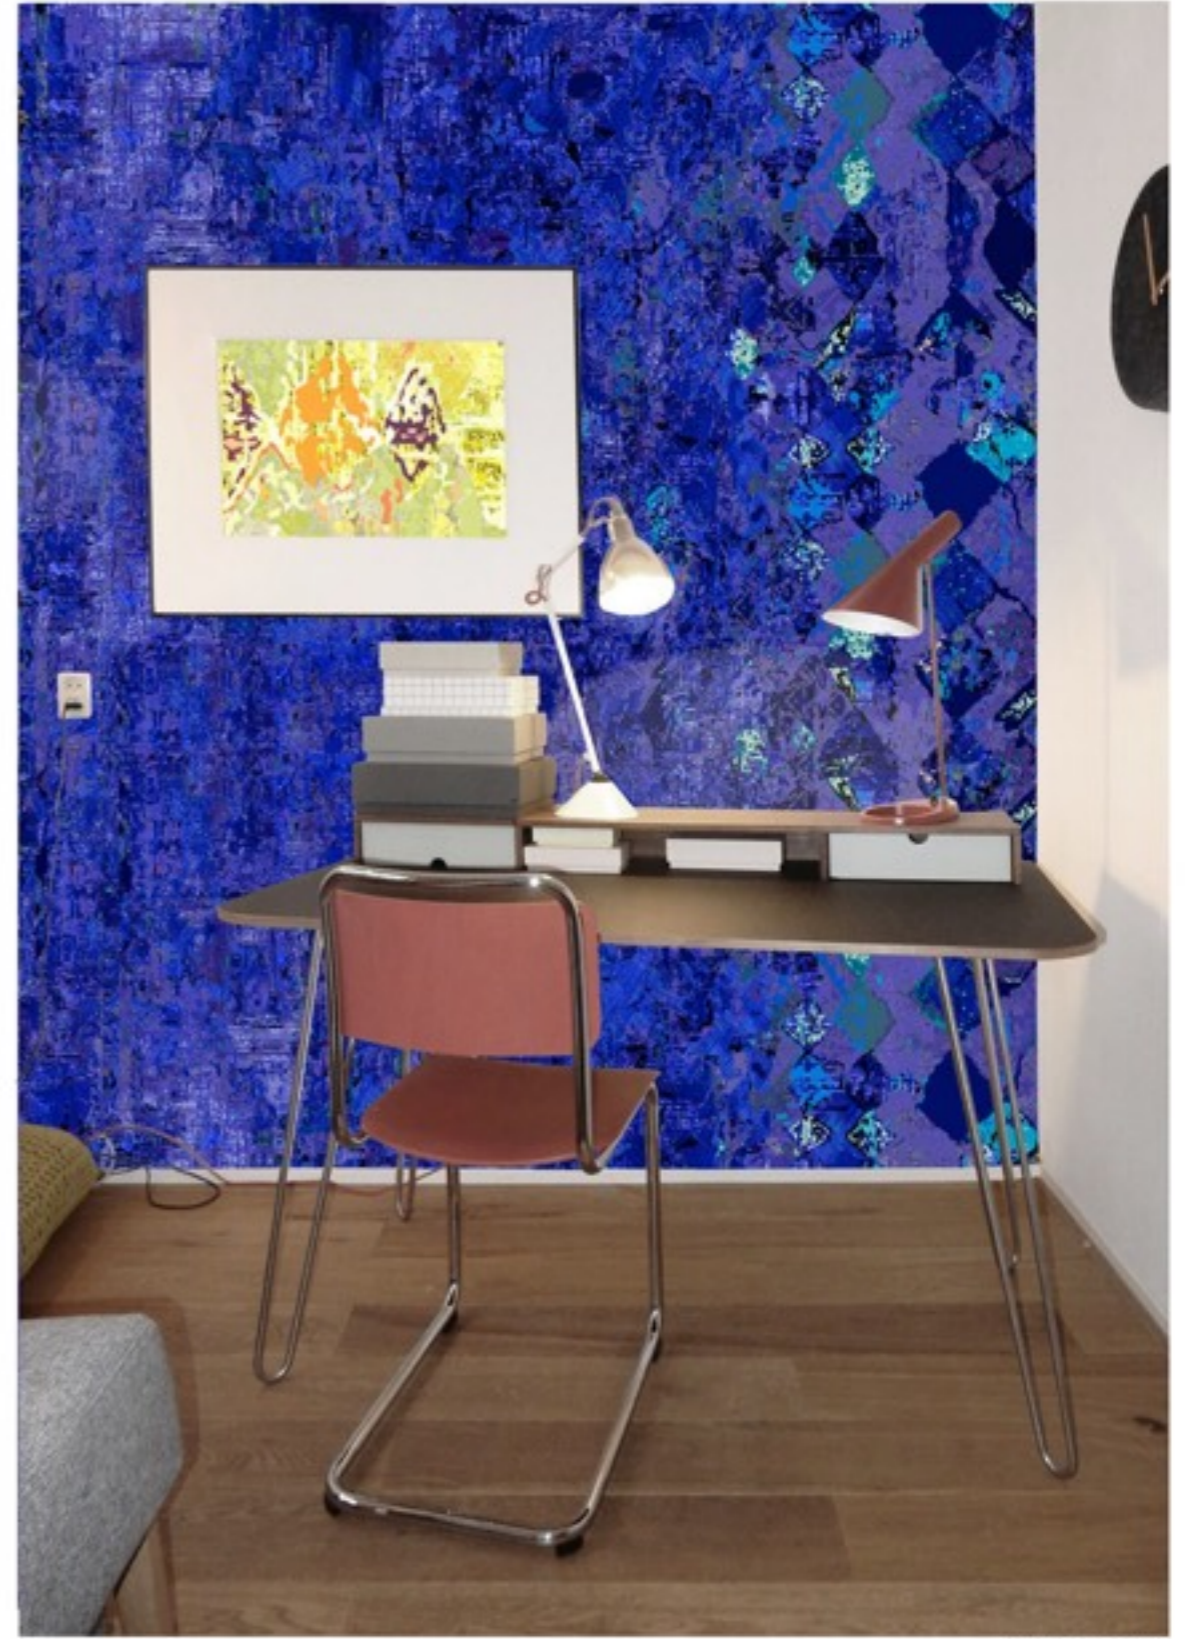

BLAU WP078

rob walters

wallpaper panel

w 194,8 x h 300 cm > 5,8 m²

nonwoven, light resistant and water cleanable paper adjustments in size and colour possible