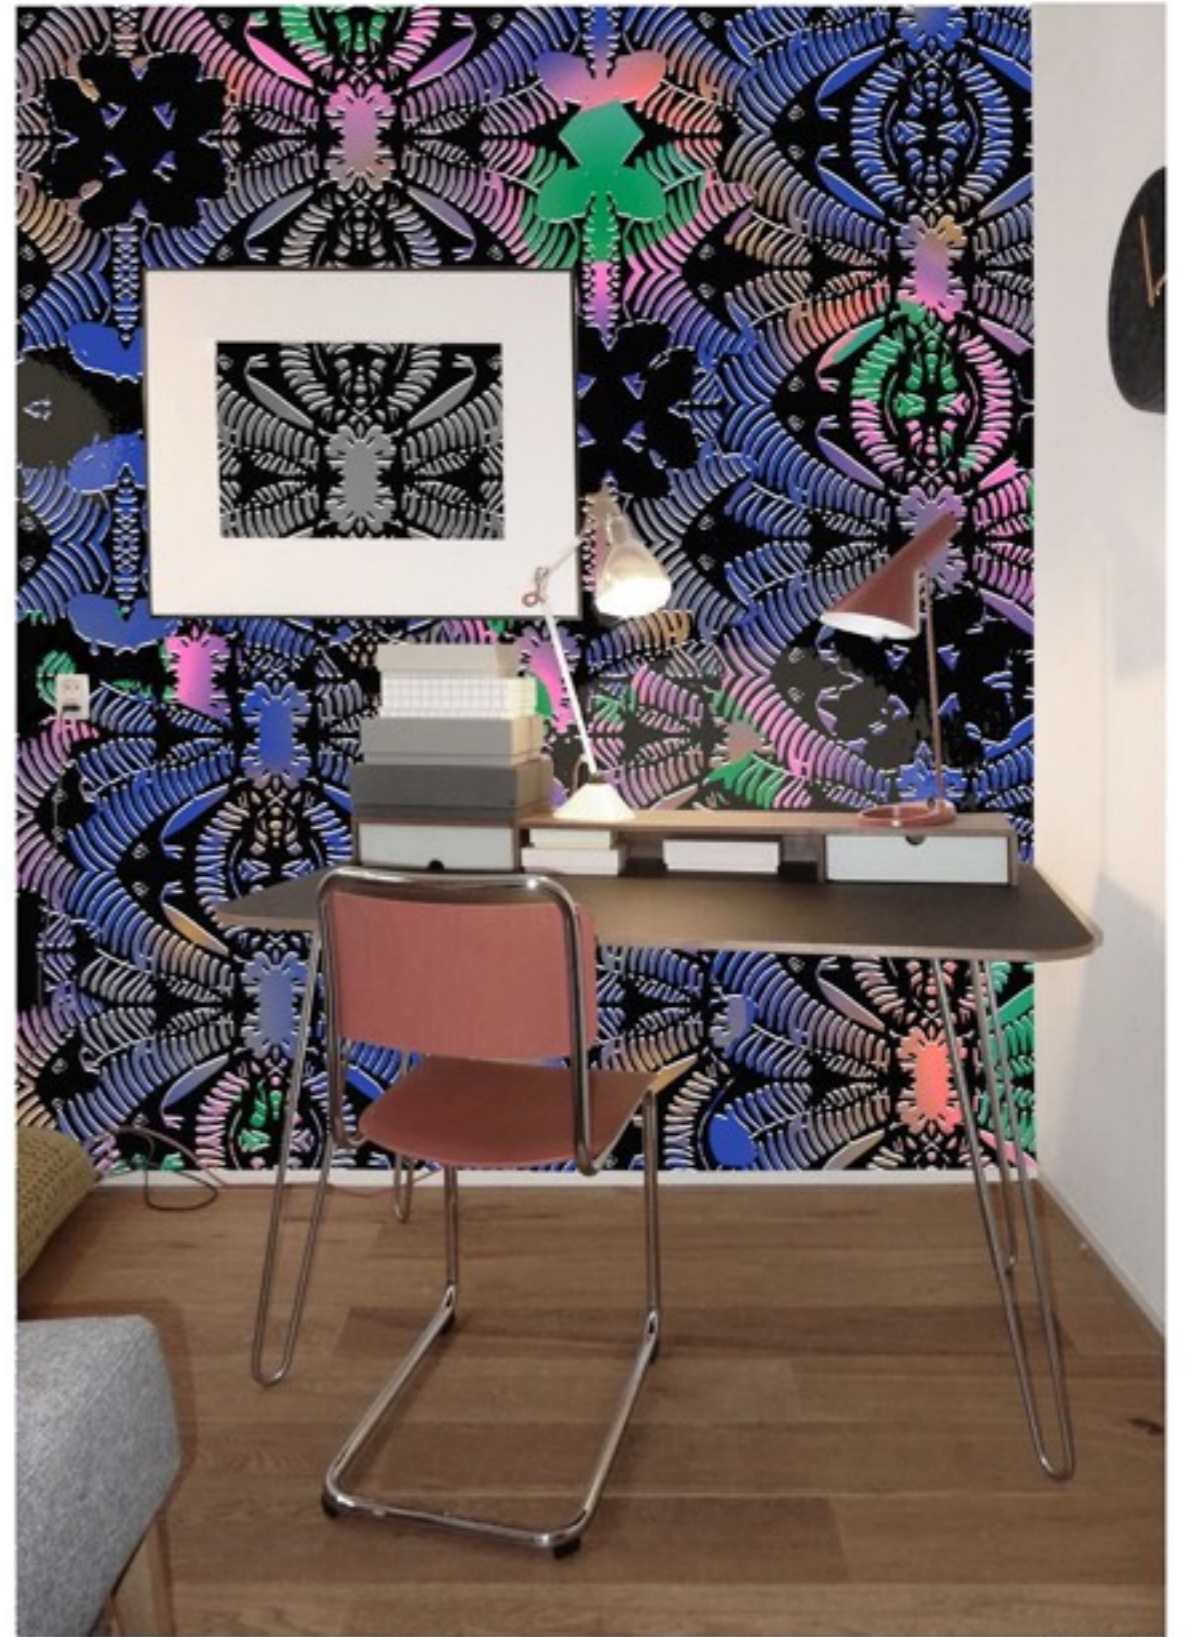

JET WP020

rob walters

wallpaper panel

w 194,8 x h 300 cm > 5,8 m²

nonwoven, light resistant and water cleanable paper

adjustments in size and colour possible