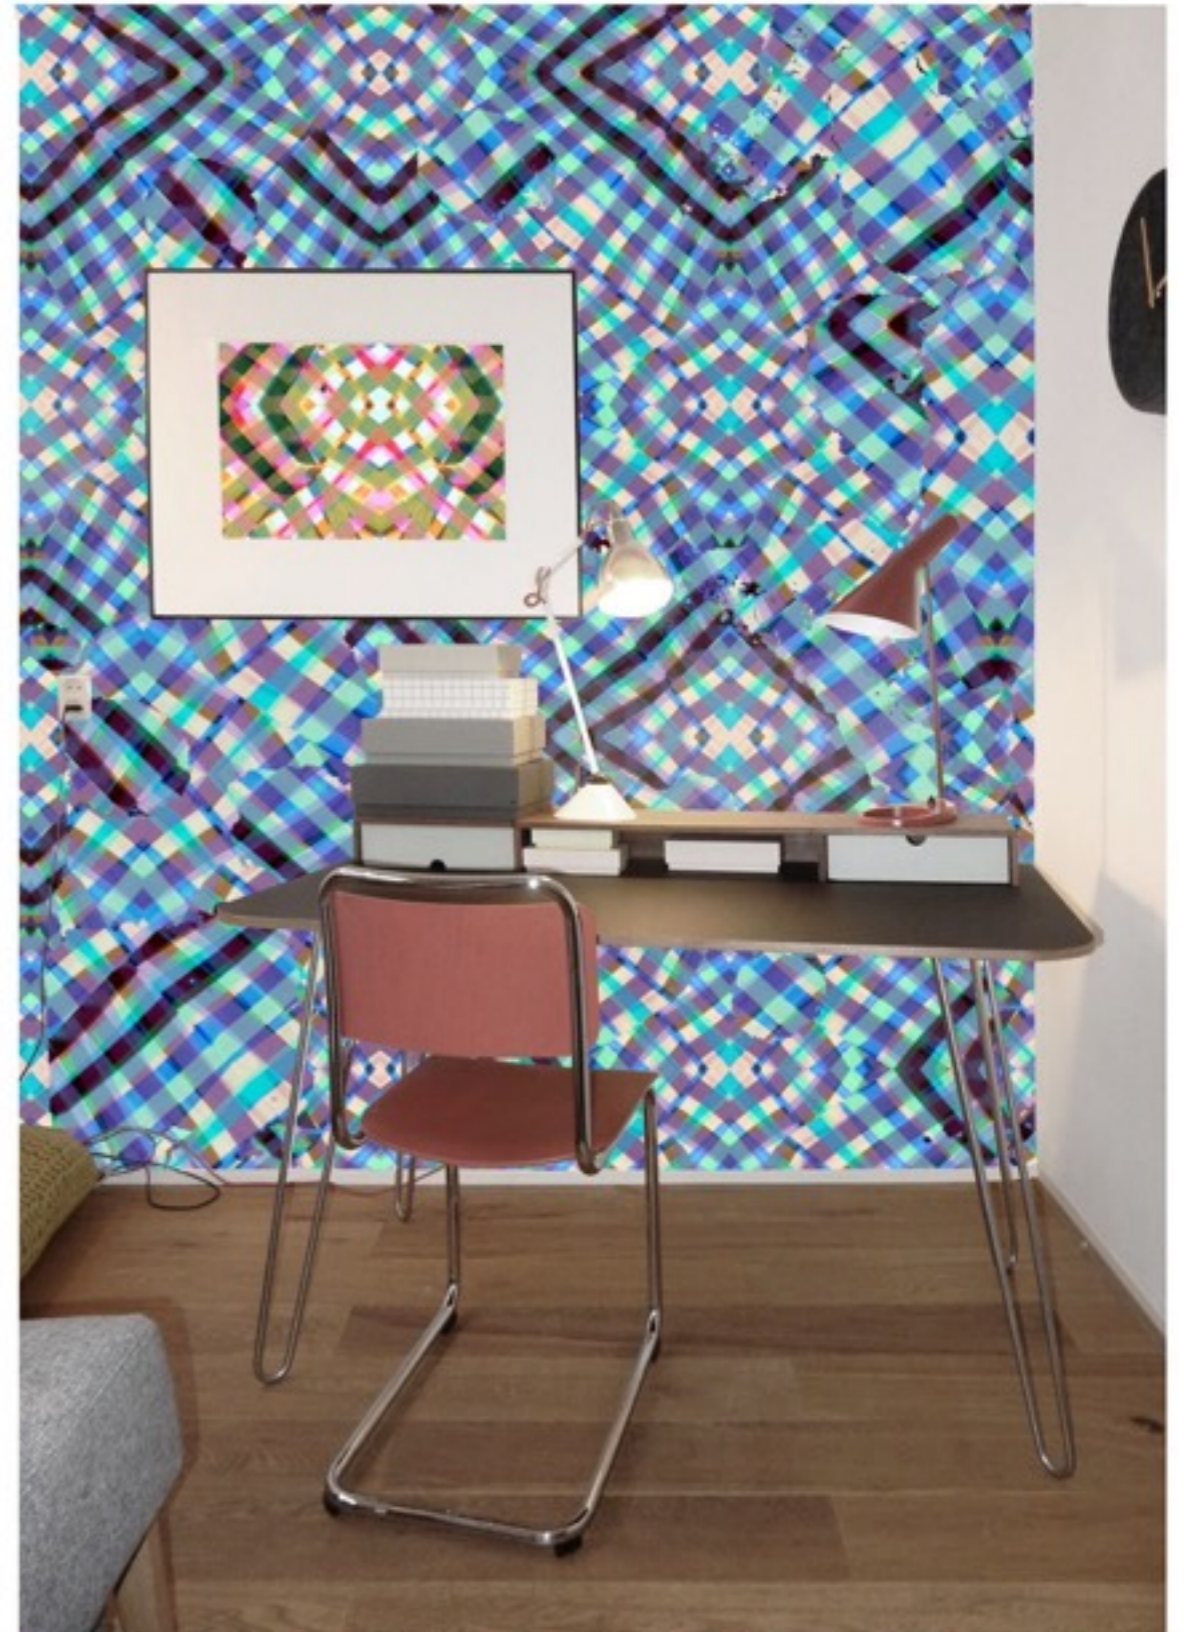

w 194,8 x h 300 cm > 5,8 m²

nonwoven, light resistant and water cleanable paper adjustments in size and colour possible

SCARY WP043 LARGE

rob walters

wallpaper panel

w 194,8 x h 300 cm > 5,8 m2

nonwoven, light resistant and water cleanable paper adjustments in size and colour possible