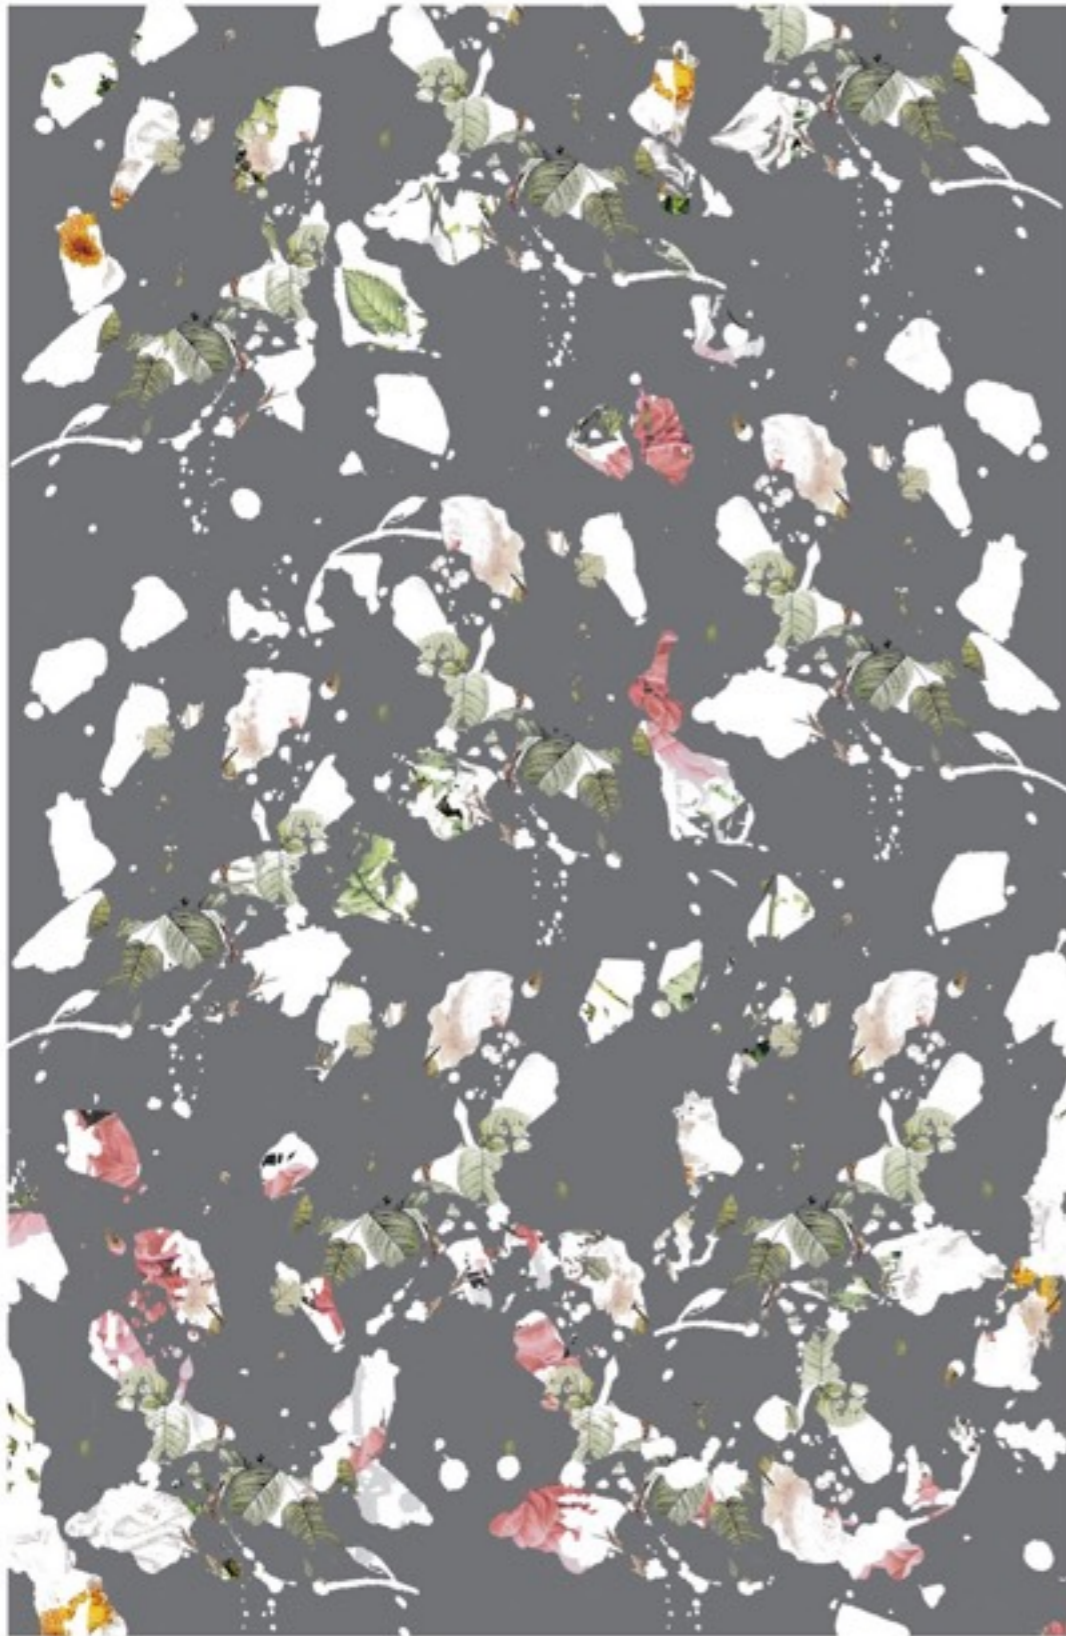

RIS WP087

rob walters

wallpaper panel

w 194,8 x h 300 cm > 5,8 m²

nonwoven, light resistant and water cleanable paper adjustments in size and colour possible