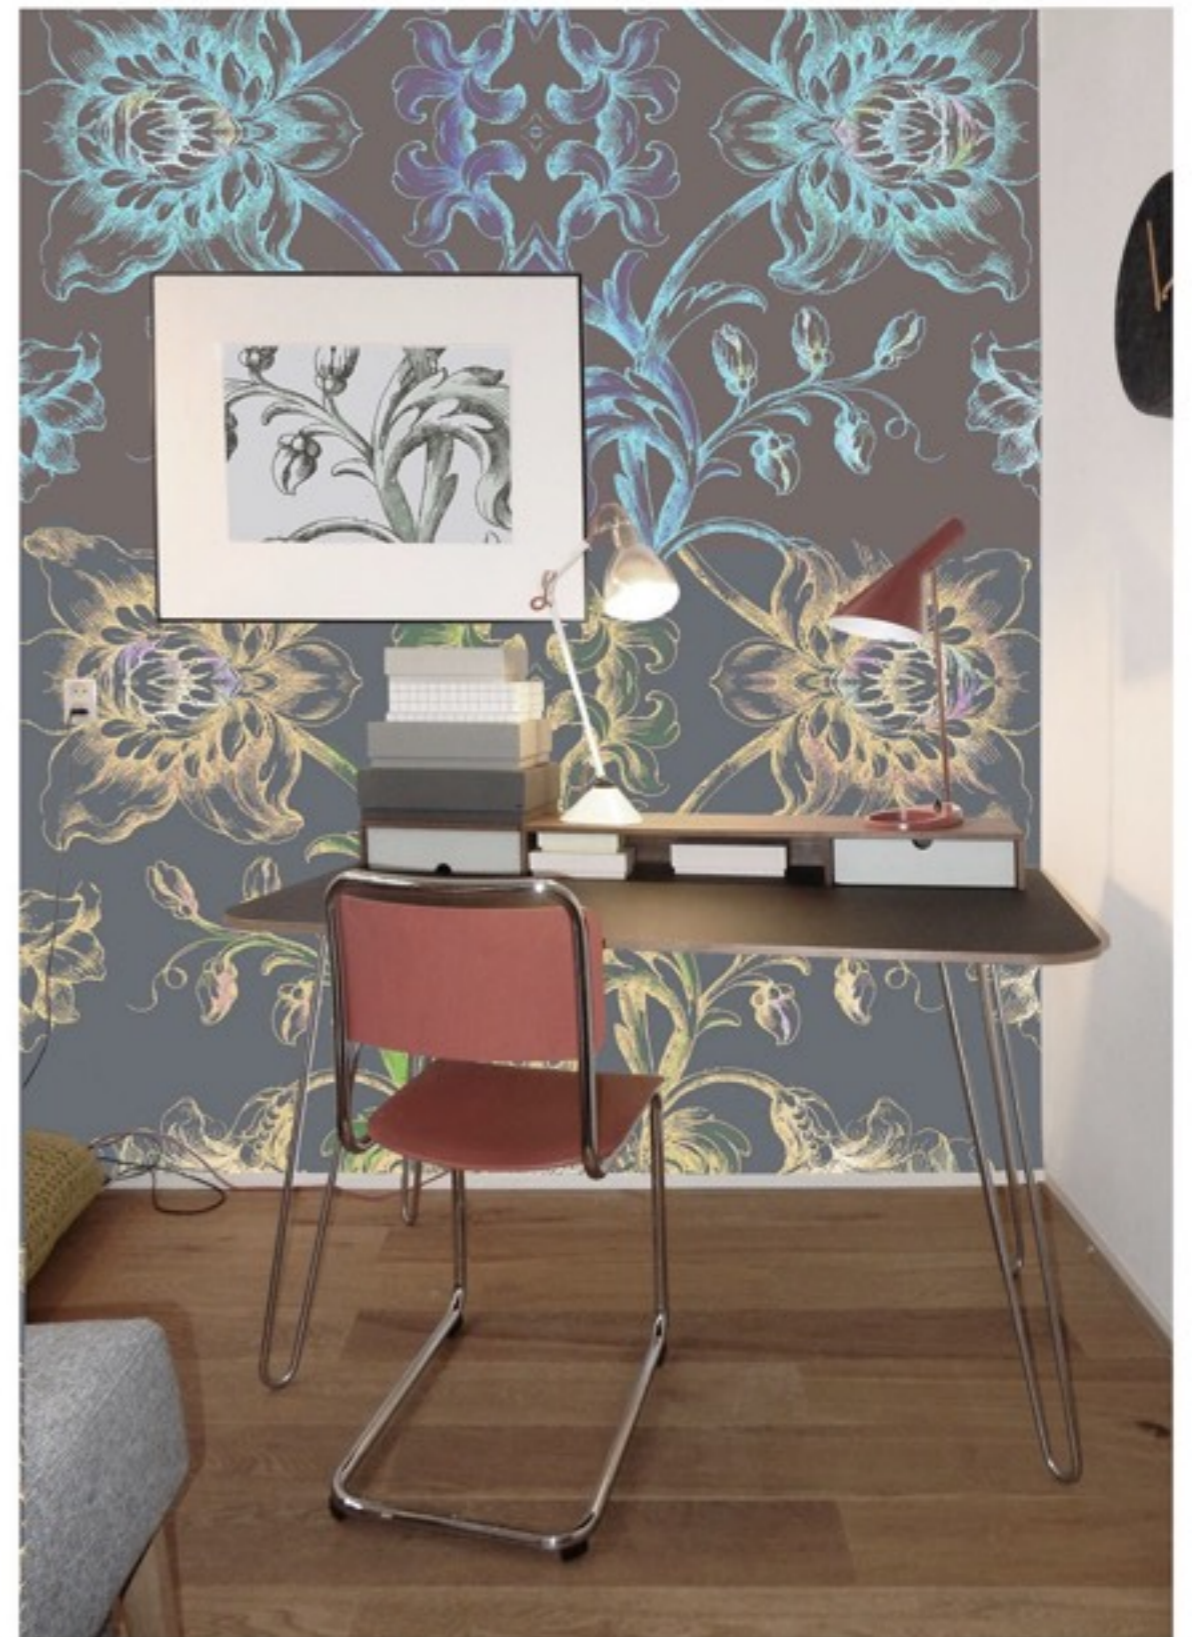

w 194,8 x h 300 cm > 5,8 m²

nonwoven, light resistant and water cleanable paper adjustments in size and colour possible

SCARY WP043 LARGE

rob walters

wallpaper panel

w 194,8 x h 300 cm > 5,8 m2

nonwoven, light resistant and water cleanable paper adjustments in size and colour possible