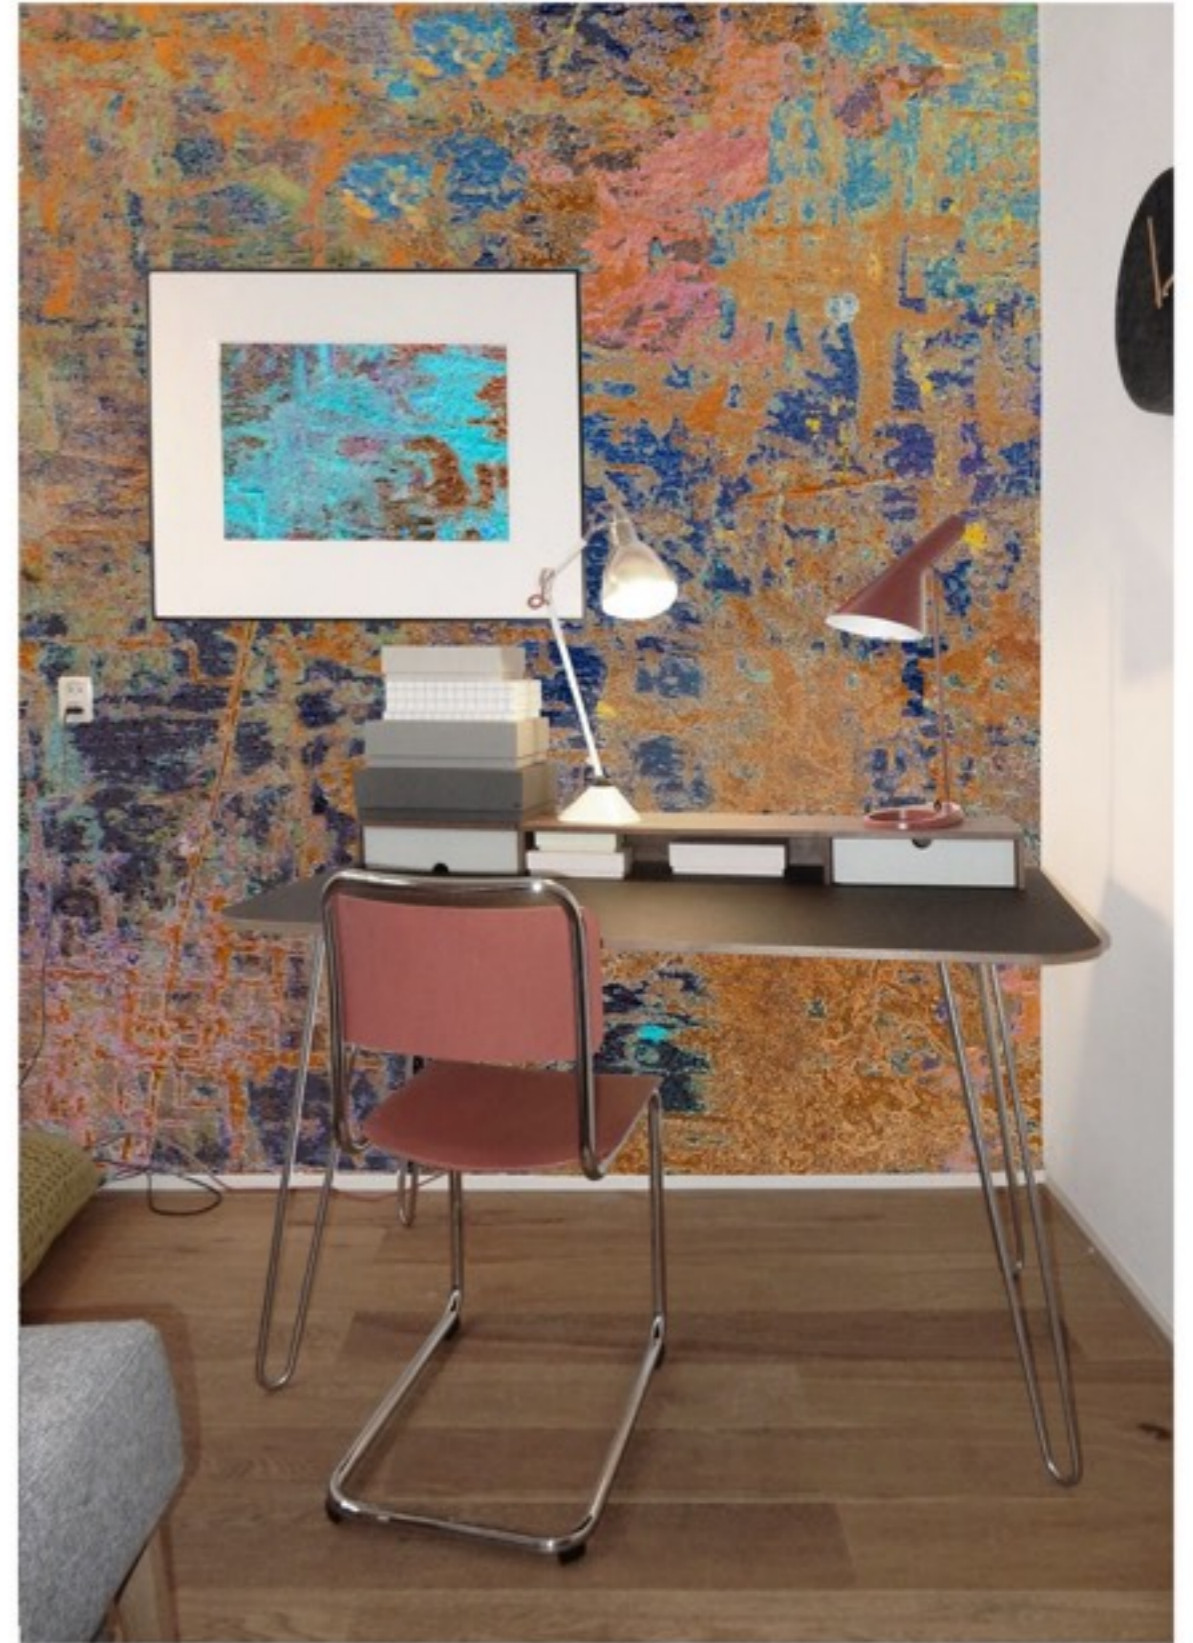

VIN WP011

rob walters

wallpaper panel

w 194,8 x h 300 cm > 5,8 m²

nonwoven, light resistant and water cleanable paper adjustments in size and colour possible